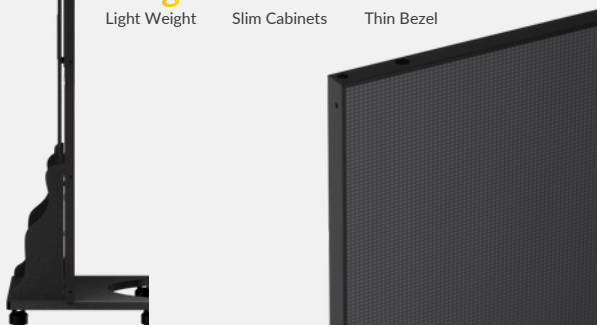

 **DCI-P3**  **10%**  **1,000,000:1**
Colour gamut Energy Saving Contrast Ratio

SMD (Surface Mount Device) panels offer the option of either PC panel protection or module gluing process protection, effectively protect the screen from the indoor environment.

Lightweight, slim and streamlined design.

The design is streamlined to ensure a high-quality display with a lighter weight, slimmer cabinet and thinner bezels.

35kg **31mm** **5mm**
Light Weight Slim Cabinets Thin Bezel

SPECIFICATIONS

Model	KU70COBVT-12SCP	KU70COBVT-15SCP	KU70COBVT-18SCP	KU70LEDVT-18SCP	KU70LEDVT-25SCP
Panel Technology	COB	COB	COB	SMD	SMD
Pixel Pitch(mm)	P1.25	P1.5625	P1.875	P1.875	P2.5
Resolution	480*1350	384*1080	320*900	320*900	240*675
Actual Screen Dimensions (W x Hmm)	600 x 1687.5				
Overall Dimensions (W x H x Dmm)	610 x 1800 x 32(460)				
Weight(kg)	35	35	35	35	35
Brightness(nits)	600	600	550	800	800
Viewing Angle(H./V.)	170°/170°	170°/170°	170°/170°	160°/160°	160°/160°
Colour Temperature(K)	2500~10000(adjustable)				
Gray Scale(bit)	14				
Refresh Rate(Hz)	3840				
Working Voltage	AC: 100V~240V,50~60Hz				
Power Consumption Max(W)	380	380	350	510	510
Power Consumption Avg(W)	130	130	120	170	170
Operating Temp(°C)	-10 ~ +50				
Humidity Range(%RH)	10 ~ 80				
Display Mode	Synchronous/ Asynchronous				
Dealer					
MSRP	\$12,230	\$10,953	\$10,063	\$10,483	\$9,240